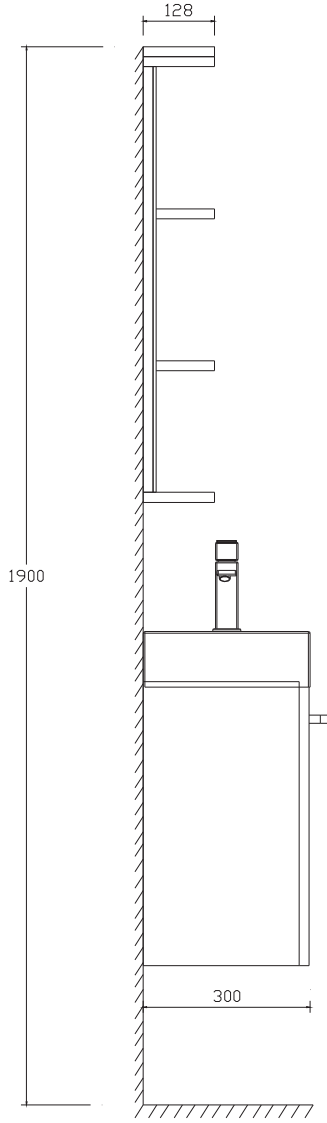

Model: WD2073

# Main cabinet assembly

# Mirror cabinet assembly