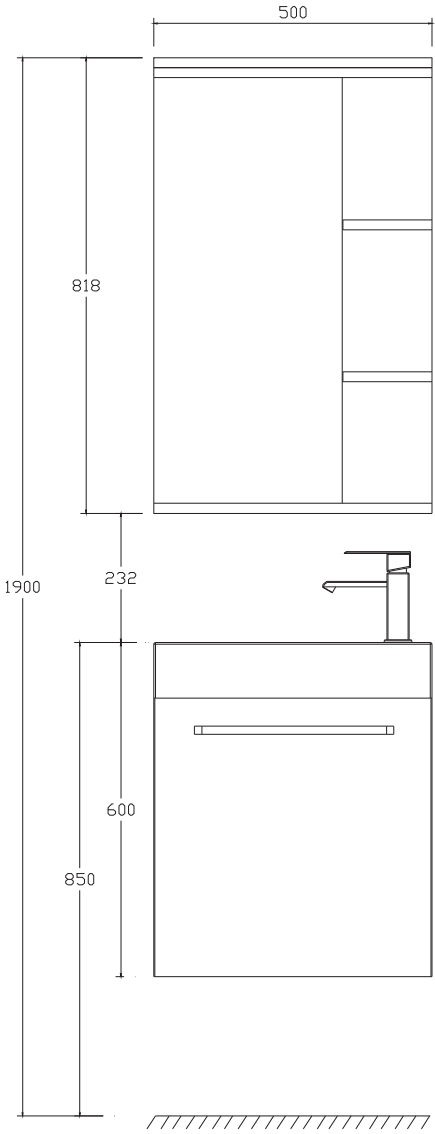

Model: WD2073

# Main cabinet assembly

# Mirror cabinet assembly