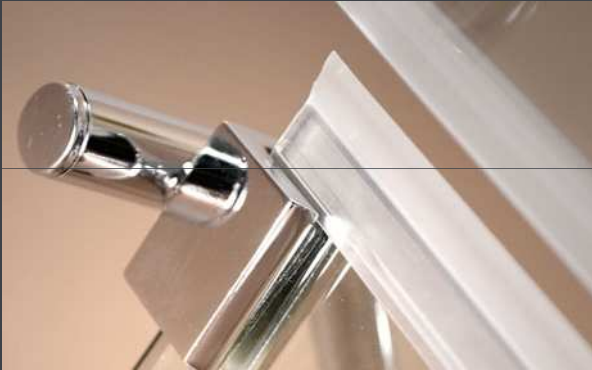

High quality delivered, best price guaranteed.

prodig

RISALTI SPEED 90X90

QUADRANT CIRCLE SHOWER
ENCLOSURE

PBTU007

- Fast and easy installation
- 6mm tempered glass
- 20mm adjustable wall profiles

Quadrant circle shower enclosure , with two swinging doors, aluminum profiles in chrome finish. SPEED Technology for a fast and easy installation. Dimensions : 90x90 cm. Height : 198 cm. Weight : 54 kg

Quadrant circle shower enclosure for corner shower :

SPEED Technology for a fast and easy installation.

- High quality material
- 6mm clear tempered glass
- Chrome plated triangle zinc handle
- Aluminum profiles, chrome finish
- Wall profiles have 20mm of adjustment for out of true wall situations
- Stainless steel supporting bar
- Water fender and magnetic stripes
- Easy to clean
- Dimensions : 90x90 cm. Height : 198 cm
- Weight : 54 kg
- Radius: 635mm
- Matching all 90x90cm quadrant circle standard shower trays

Remarks:

Shower tray and drain system sold separately.