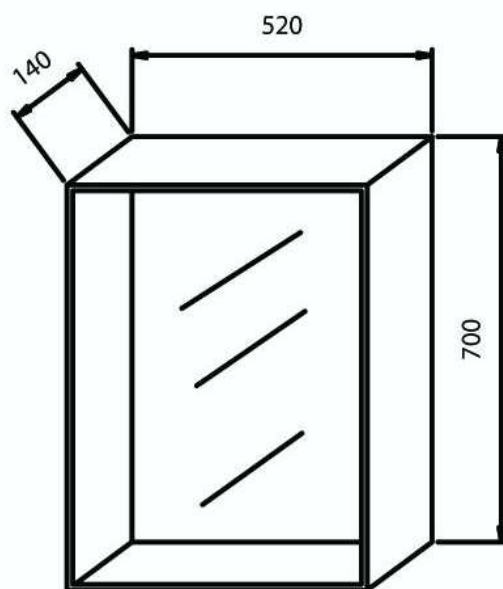

DIMENSIONS *DIMENSIONS*