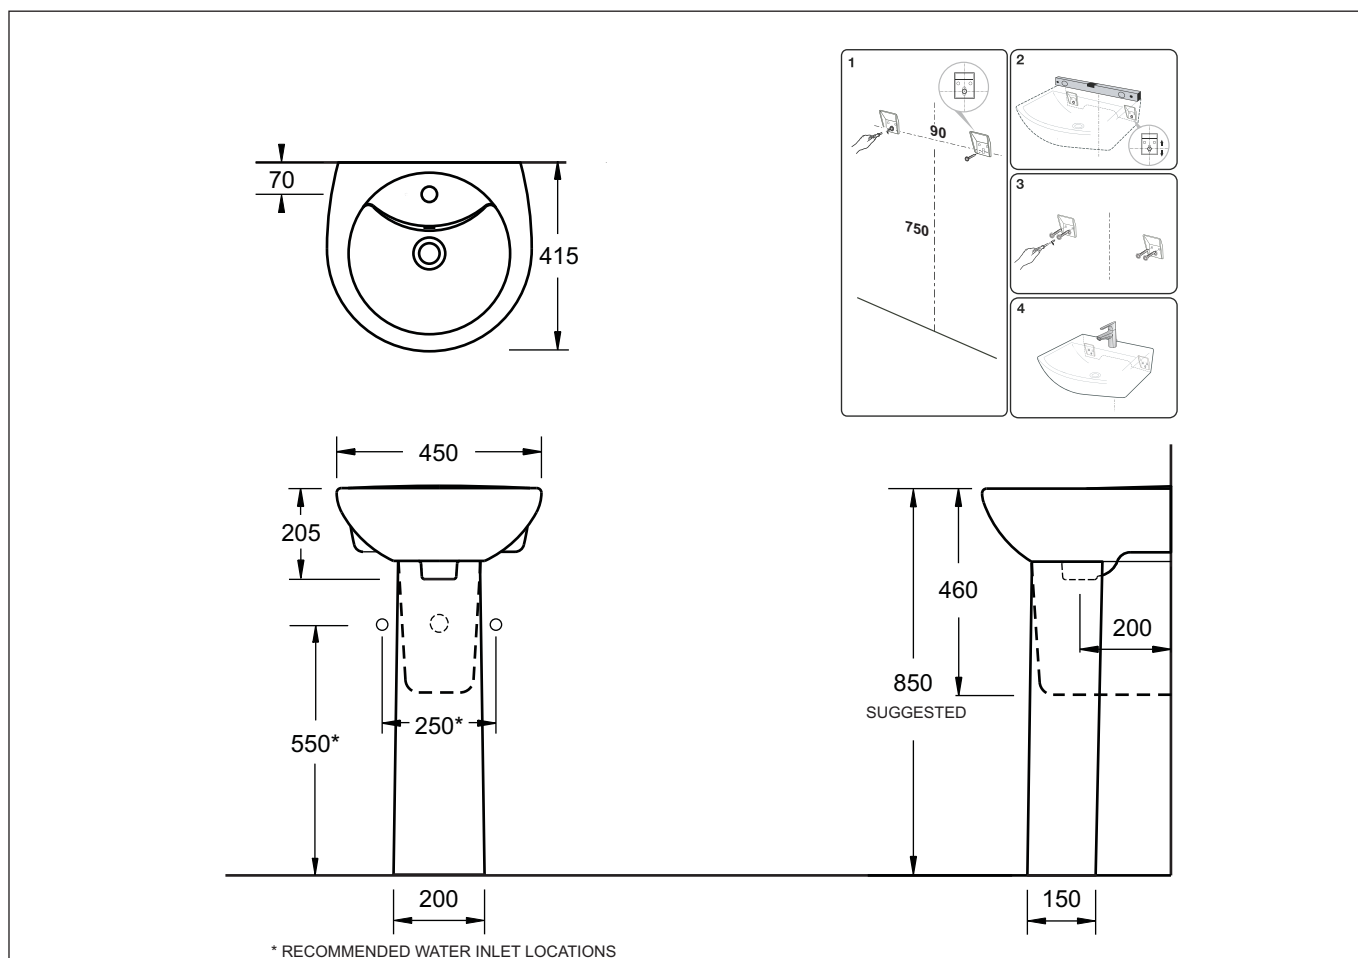

# ALICE JUNIOR

COMPACT WALL/PEDESTAL BASIN

Nominal size 450 x 415mm

1 TAPHOLE

## COMPACT WALL/PEDESTAL BASIN

G E M I N I

- Compact wall mounted vitreous china basin.
- Attractive design with a single tap hole (centre)
- Standard overflow.
- Pedestal and shroud options available
- 32mm waste outlet
- Bowl capacity 3.2L
- 450 x 415mm

### Provided

Type	Description	Code
Basin	Alice Jr Wall Basin	C0410
O/Flow Trim	CP Cap - Cotto	X065
Installation	Wall Bracket Kit	XC943

\* RECOMMENDED WATER INLET LOCATIONS

All dimensions are in millimetres and are subject to normal manufacturing variation.  
As product development is ongoing Gemini reserves the right to vary specifications without notice